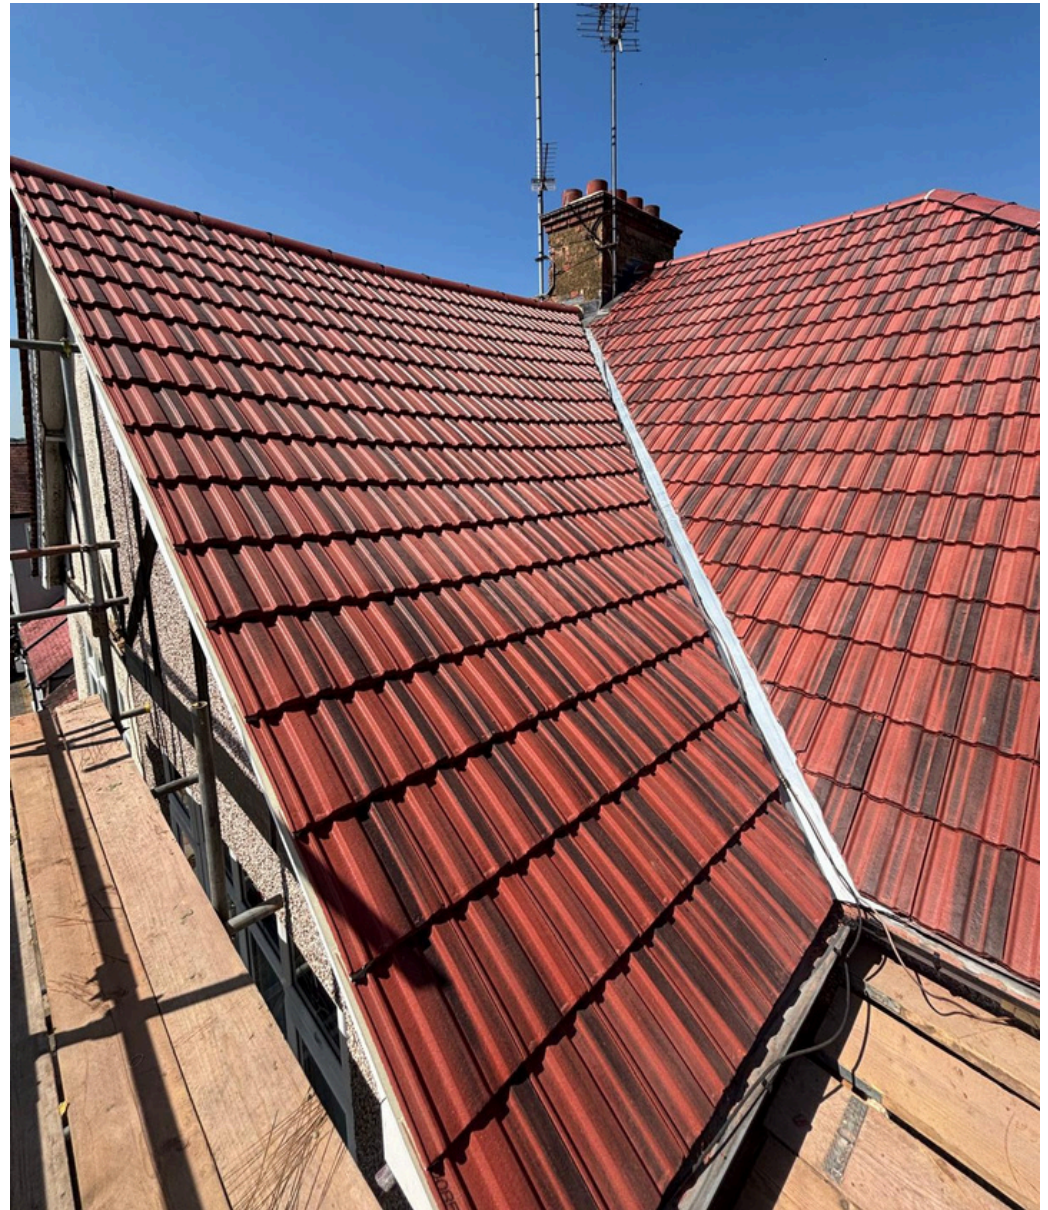

## Borehamwood WD6

Installation of Marley Hawkins Blue Smooth plain tiles

**Hodgson**  
roofing

The proof is in the roof

## Pinner HA5

Supply and install new concrete Stonewold roof tiles to all elevations and Solar installation

**Hodgson**

roofing

The proof is in the roof

## Harrow HA2

Installation of new interlocking tiles after removing old spray foam insulation

**Hodgson**  
roofing  
The proof is in the roof

## Progress Pictures

Felt and batten to completion

**Hodgson**  
roofing

The proof is in the roof